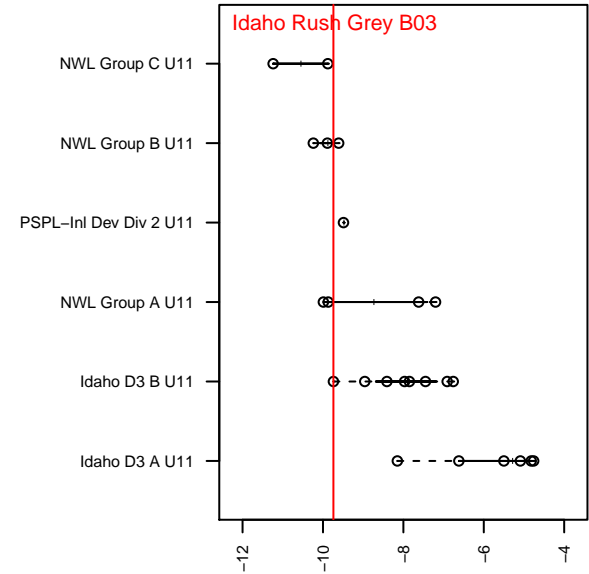

Idaho Rush Grey B03

Idaho Rush Soccer
 Boise, ID
 B03 total strength=223
 attack=0.16 defense=0.11
 fall league = Idaho D3 B U11
 spr league = Spr Idaho D3 B U11

alt names used:
 IDAHO RUSH GREY
 IDAHO RUSH GREY (ID)
 IDAHO RUSH GREY
 IDAHO RUSH GREY
 IDAHO RUSH GREY (ID)

Venues played:
 2014 Idaho D3 B U11
 2014 GEM State Challenge U11B Silver East U
 2014 FC Nova Fall Showcase U11B King
 2014 Spr Idaho D3 B U11

Idaho Rush Grey B03
 Dots are actual minus expected GF (blue circles) and GA (red triangles).
 Blue line is smoothed change in attack strength. Red is smoothed change in defense strength.

**attack and defense variance (black dot)
relative to other teams
and top 10 in region**

**attack and defense rating
relative to others at age
and all opponents in last 13 months**

Performance relative to 13 month average